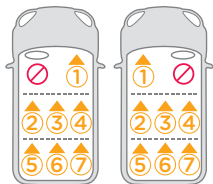

Joie™

stages™ fx
child restraint

check my fit
in your car

car seat-to-vehicle fit guide
Fahrzeugkompatibilitätsliste
Liste des véhicules compatibles

GB Vehicle Fitting Information

Suitable for: Child weighing 0 - 25kg (approximately 0 - 7 years)